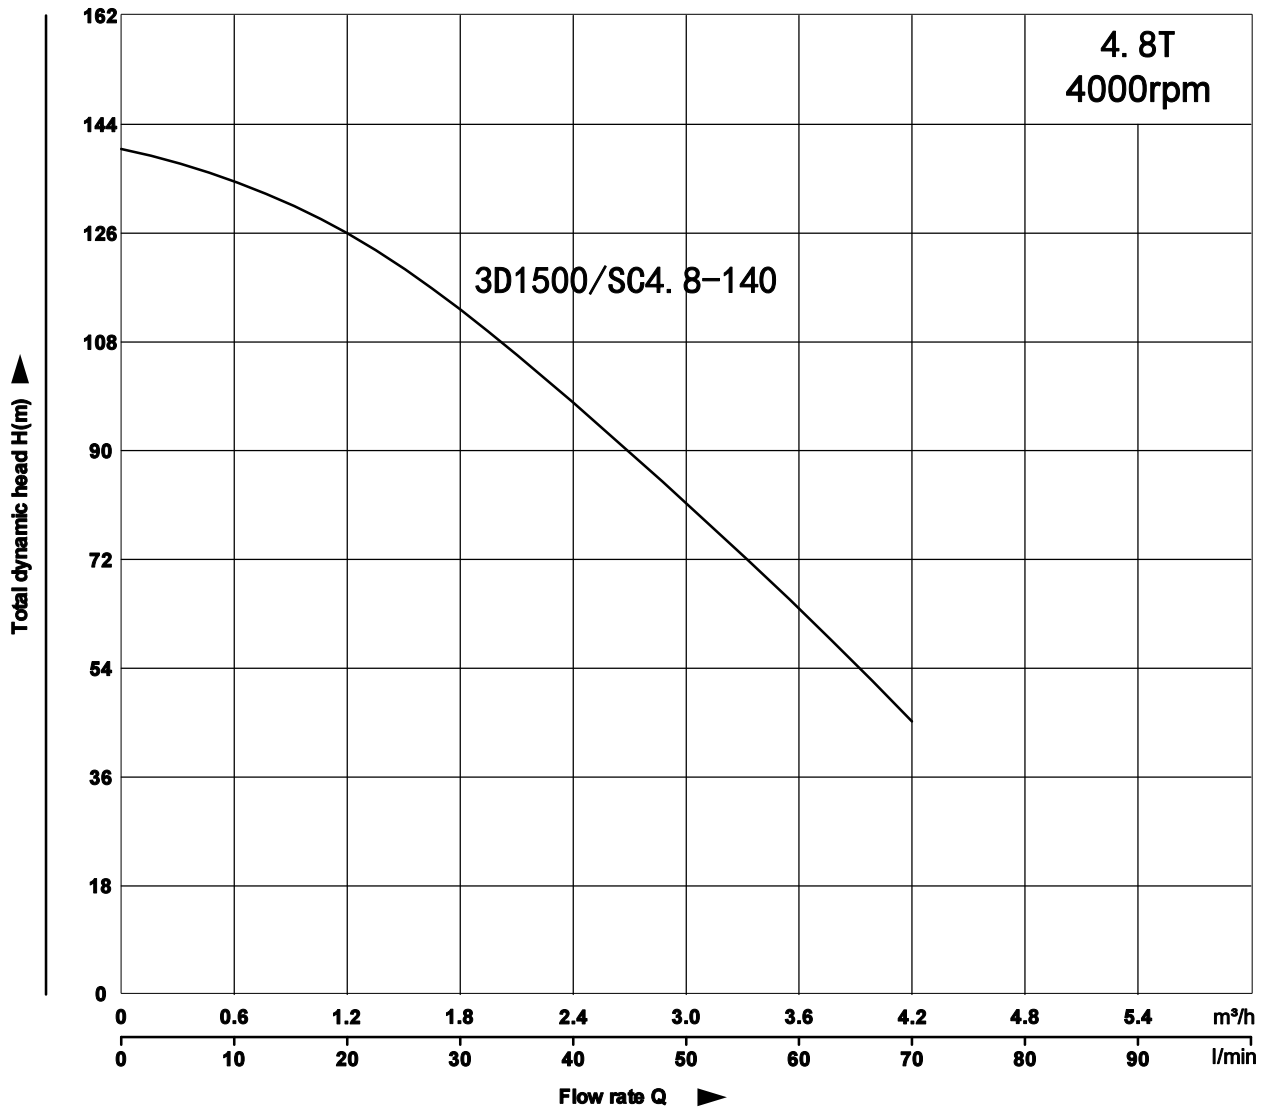

# 3"DC STAINLESS STEEL IMPELLER SOLAR WATER PUMP

## 3"DC STAINLESS STEEL IMPELLER SOLAR WATER PUMP

### 3D1500/SC4.8-140

Q	m³/h	0	0.6	1.2	1.8	2.4	3.0	3.6	4.2
	L/min	0	10	20	30	40	50	60	70
	US.GPM	0	2.6	5.3	7.9	10.6	13.2	15.9	18.5
H	m	140	133	126	114	98	80	62	45